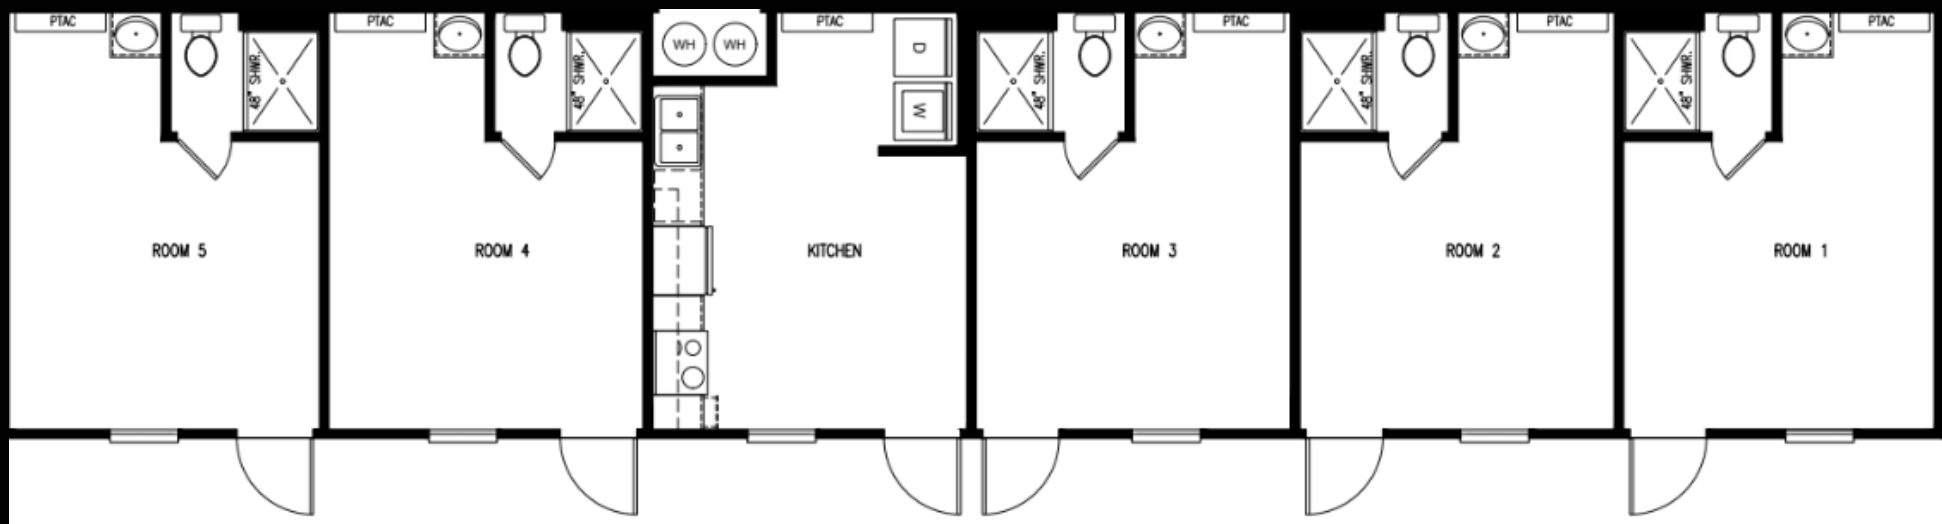

THE FORMATION 5 SLEEPER

17X76 5X5 WITH KITCHEN

- 8ft Sidewalls
- Flat Ceilings
- Thermal Pane Windows
- 55 Year Siding
- Steel Faucets
- Porcelain Sinks
- R Panel Metal
- Corrugated Roof
- 2x4 Interior Insulated Walls

THE INFANTRY 5 SLEEPER

15X76 5X5 SINGLEWIDE

- 8ft Sidewalls
- Flat Ceilings
- Thermal Pane Windows
- 55 Year Siding
- Steel Faucets
- Porcelain Sinks
- R Panel Metal Corrugated Roof
- 2x4 Interior Insulated Walls

THE FIGHTER 4 SLEEPER

17X76 4X4 KITCHEN UNIT

- 8ft Sidewalls
- Flat Ceilings
- Thermal Pane Windows
- 55 Year Siding
- Steel Faucets
- Porcelain Sinks
- R Panel Metal Corrugated Roof
- 2x4 Interior Insulated Walls

THE OFFICER 5 SLEEPER

17X76 5X5 SLEEPER UNIT

- 8ft Sidewalls
- Flat Ceilings
- Thermal Pane Windows
- 55 Year Siding
- Steel Faucets
- Porcelain Sinks
- R Panel Metal
- Corrugated Roof
- 2x4 Interior Insulated Walls