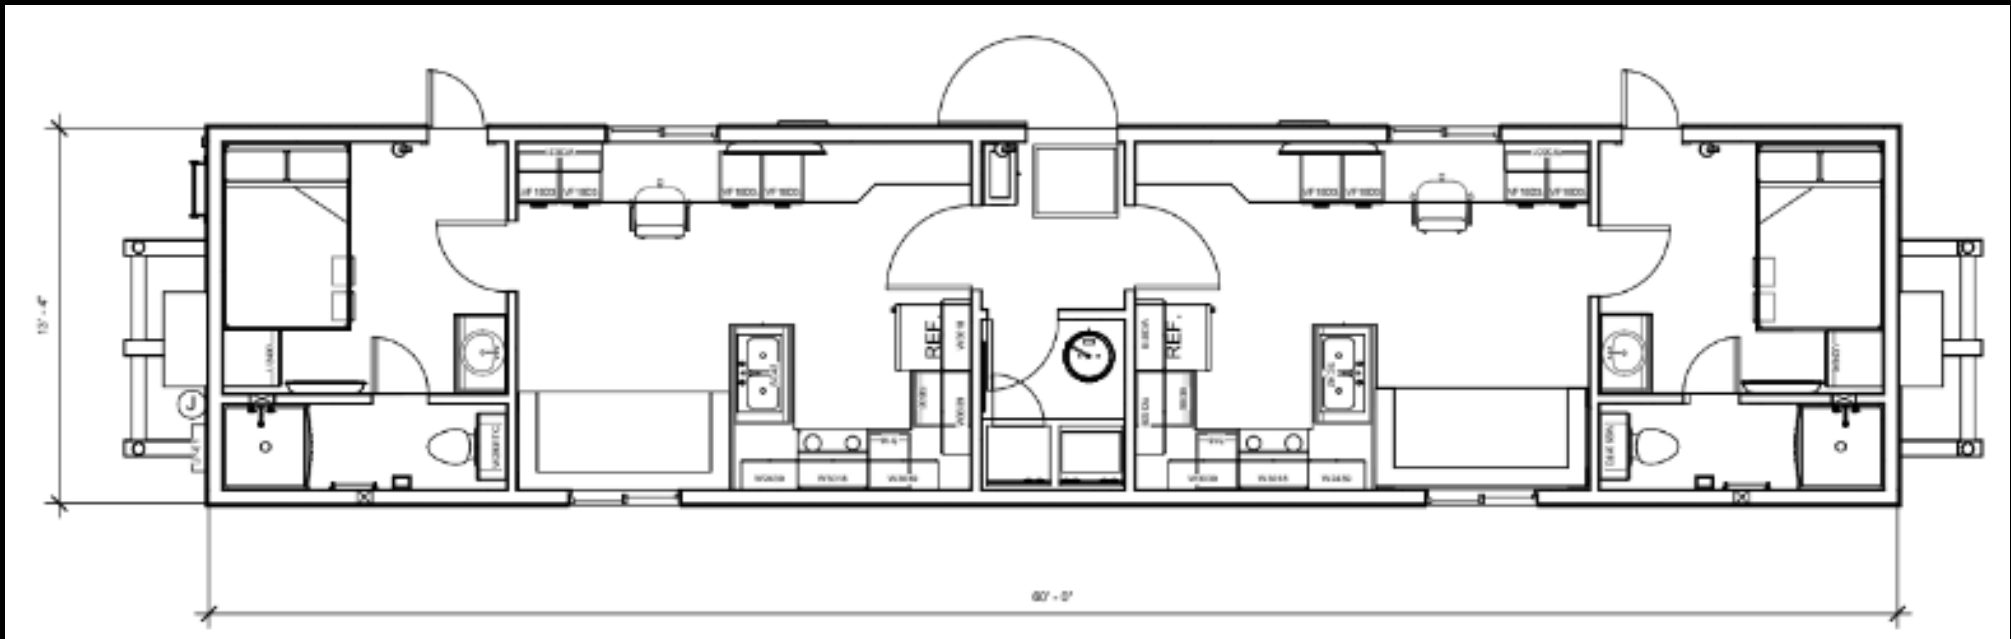

THE OFFICER 5 SLEEPER

17X76 5X5 SLEEPER UNIT

- 8ft Sidewalls
- Flat Ceilings
- Thermal Pane Windows
- 55 Year Siding
- Steel Faucets
- Porcelain Sinks
- R Panel Metal
- Corrugated Roof
- 2x4 Interior Insulated Walls

THE WARRIOR 4 SLEEPER

15X60 4X4 KITCHEN UNIT

- 8ft Sidewalls
- Flat Ceilings
- Thermal Pane Windows
- 55 Year Siding
- Steel Faucets
- Porcelain Sinks
- R Panel Metal
- Corrugated Roof
- 2x4 Interior
- Insulated Walls

THE CAVALRY 4 SLEEPER

15X76 4X4 KITCHEN WORKFORCE

- 8ft Sidewalls
- Flat Ceilings
- Thermal Pane Windows
- 55 Year Siding
- Steel Faucets
- Porcelain Sinks
- R Panel Metal
- Corrugated Roof
- 2x4 Interior Insulated Walls

THE COMMANDER

14X60 2X2 DOUBLE-END

- 8ft Sidewalls
- Metal Siding
- Low E66 Windows
- 2x6 Exterior Walls
- 2x4 Interior Walls
- Stainless Steel Sinks
- Metal Roof-Mono Pitch

THE COMMAND 2

14X60 2X2 DOUBLE-END