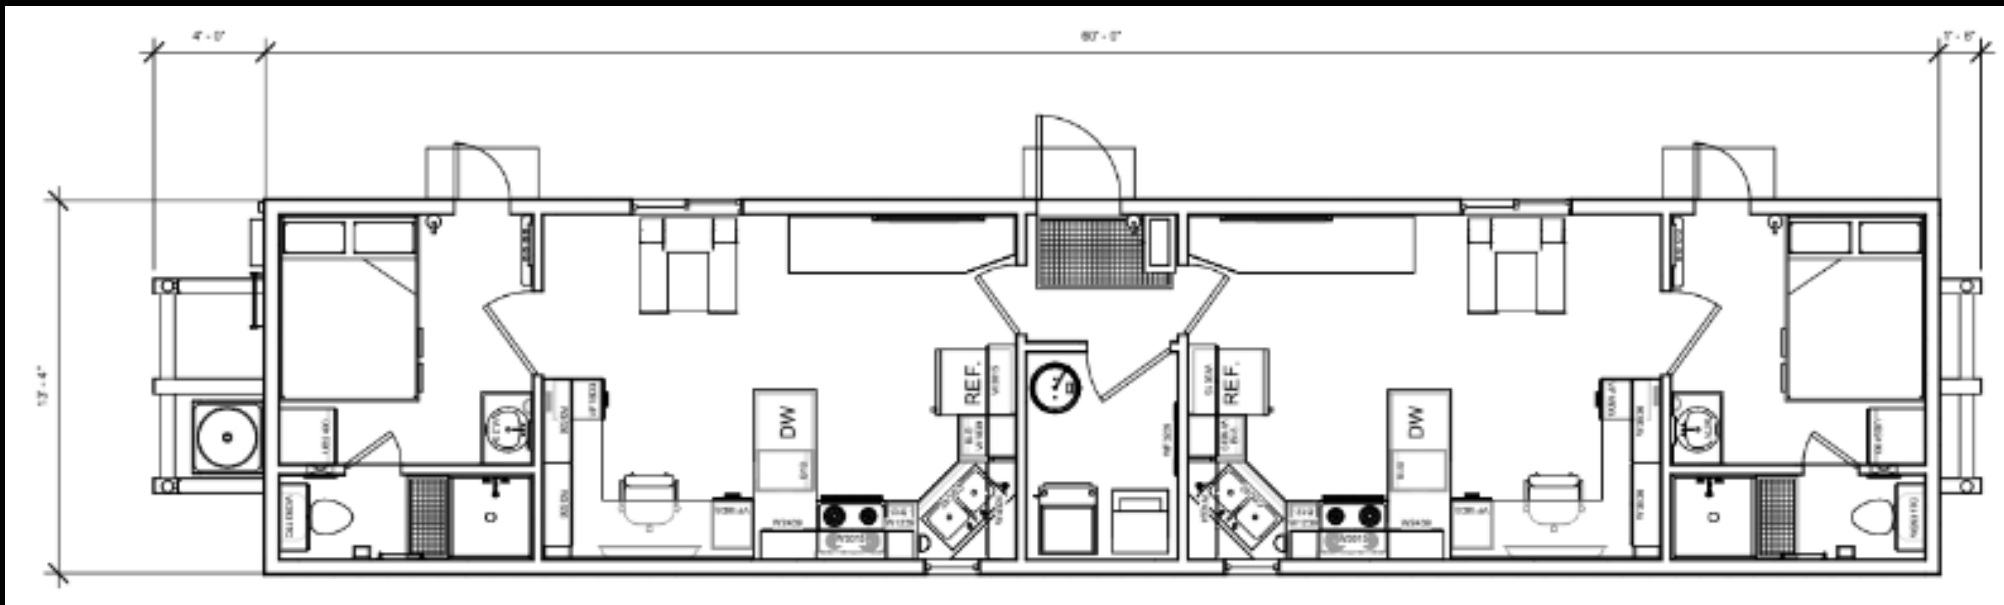

THE OFFICER 5 SLEEPER

17X76 5X5 SLEEPER UNIT

- 8ft Sidewalls
- Flat Ceilings
- Thermal Pane Windows
- 55 Year Siding
- Steel Faucets
- Porcelain Sinks
- R Panel Metal
- Corrugated Roof
- 2x4 Interior Insulated Walls

THE CAVALRY 4 SLEEPER

15X76 4X4 KITCHEN WORKFORCE

- 8ft Sidewalls
- Flat Ceilings
- Thermal Pane Windows
- 55 Year Siding
- Steel Faucets
- Porcelain Sinks
- R Panel Metal
- Corrugated Roof
- 2x4 Interior Insulated Walls

THE COMMANDER

14X60 2X2 DOUBLE-END

- 8ft Sidewalls
- Metal Siding
- Low E66 Windows
- 2x6 Exterior Walls
- 2x4 Interior Walls
- Stainless Steel Sinks
- Metal Roof-Mono Pitch

THE COMMAND 2

14X60 2X2 DOUBLE-END

- 8ft Sidewalls
- Metal Siding
- Low E66 Windows
- 2x6 Exterior Walls
- 2x4 Interior Walls
- Stainless Steel Sinks
- Metal Roof-Mono Pitch

THE OPTERATION 12 SLEEPER

14X65 12 PERSON CREW-SLEEPER

- 8ft Sidewalls
- Metal Siding
- Low E66 Windows
- 2x6 Exterior Walls
- 2x4 Interior Walls
- Stainless Steel Sinks
- Metal Roof-Mono Pitch
- 6 Single Beds or Bunk Beds