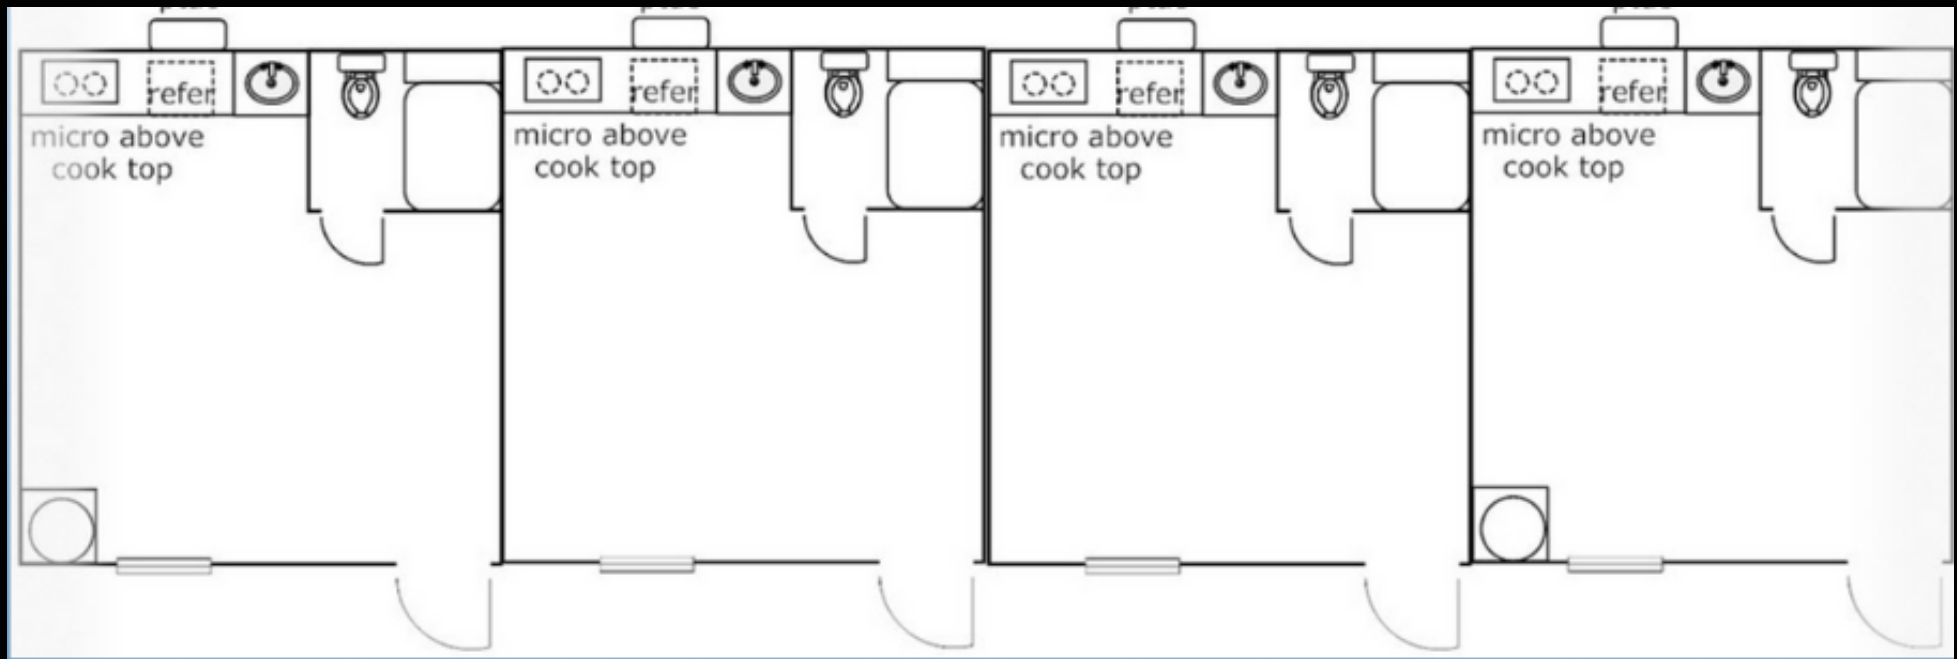

THE OFFICER 5 SLEEPER

17X76 5X5 SLEEPER UNIT

- 8ft Sidewalls
- Flat Ceilings
- Thermal Pane Windows
- 55 Year Siding
- Steel Faucets
- Porcelain Sinks
- R Panel Metal
- Corrugated Roof
- 2x4 Interior Insulated Walls

THE SPECIALIST 7 SLEEPER

17X76 7X7 SLEEPER UNIT

- 8ft Sidewalls
- Flat Ceilings
- Thermal Pane Windows
- 55 Year Siding
- Steel Faucets
- Porcelain Sinks
- R Panel Metal Corrugated Roof
- 2x4 Interior Insulated Walls

THE WARRIOR 4 SLEEPER

15X60 4X4 KITCHEN UNIT

- 8ft Sidewalls
- Flat Ceilings
- Thermal Pane Windows
- 55 Year Siding
- Steel Faucets
- Porcelain Sinks
- R Panel Metal
- Corrugated Roof
- 2x4 Interior
- Insulated Walls