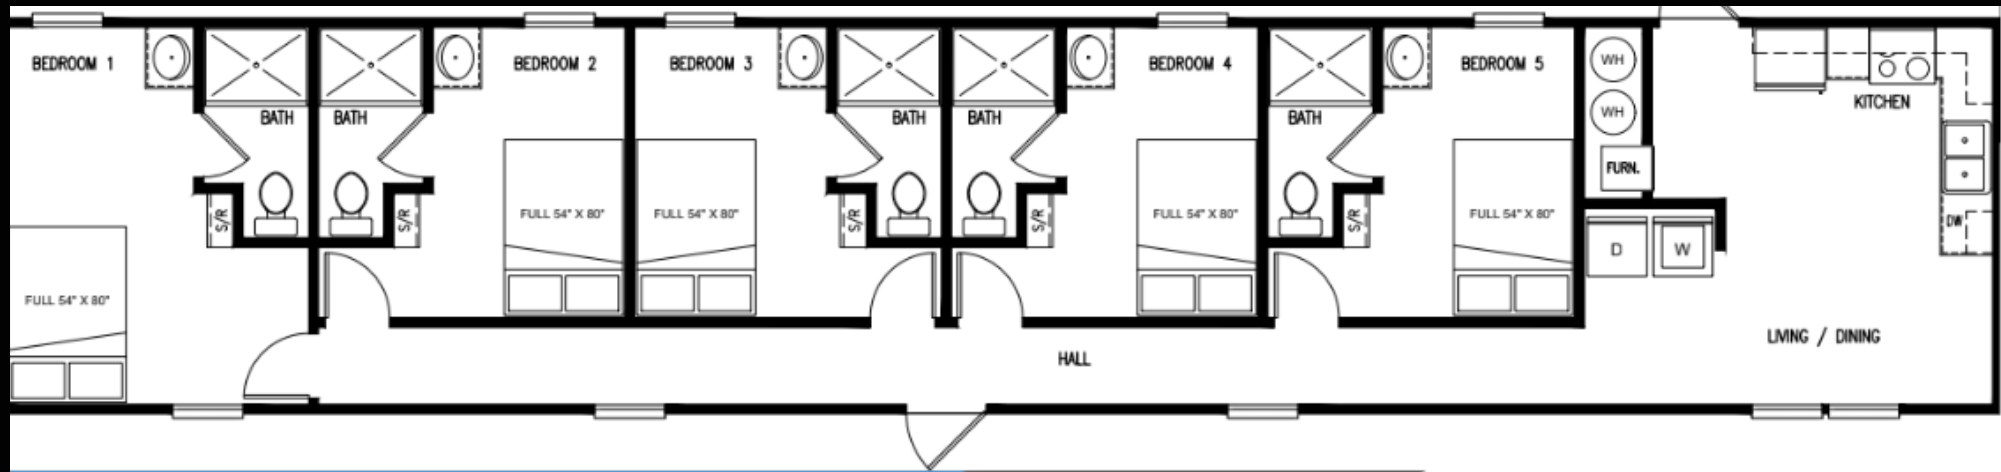

THE FORMATION 5 SLEEPER

17X76 5X5 WITH KITCHEN

- 8ft Sidewalls
- Flat Ceilings
- Thermal Pane Windows
- 55 Year Siding
- Steel Faucets
- Porcelain Sinks
- R Panel Metal
- Corrugated Roof
- 2x4 Interior Insulated Walls

THE INFANTRY 5 SLEEPER

15X76 5X5 SINGLEWIDE

- 8ft Sidewalls
- Flat Ceilings
- Thermal Pane Windows
- 55 Year Siding
- Steel Faucets
- Porcelain Sinks
- R Panel Metal Corrugated Roof
- 2x4 Interior Insulated Walls

THE FIGHTER 4 SLEEPER

17X76 4X4 KITCHEN UNIT

- 8ft Sidewalls
- Flat Ceilings
- Thermal Pane Windows
- 55 Year Siding
- Steel Faucets
- Porcelain Sinks
- R Panel Metal Corrugated Roof
- 2x4 Interior Insulated Walls

THE OFFICER 5 SLEEPER

17X76 5X5 SLEEPER UNIT

- 8ft Sidewalls
- Flat Ceilings
- Thermal Pane Windows
- 55 Year Siding
- Steel Faucets
- Porcelain Sinks
- R Panel Metal
- Corrugated Roof
- 2x4 Interior Insulated Walls