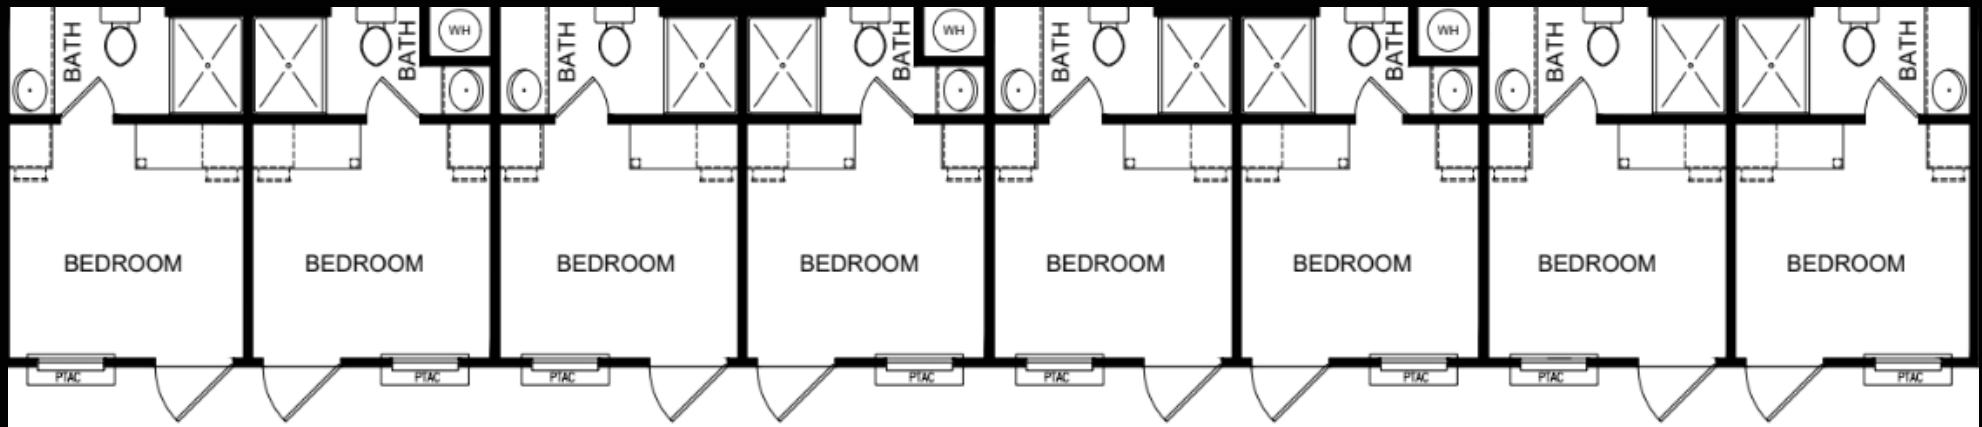

THE FLEET 4 SLEEPER

17X76 4X4 SLEEPER UNIT

- 8ft Sidewalls
- Flat Ceilings
- Thermal Pane Windows
- 55 Year Siding
- Steel Faucets
- Porcelain Sinks
- R Panel Metal Corrugated Roof
- 2x4 Interior Insulated Walls

THE OFFICER 5 SLEEPER

17X76 5X5 SLEEPER UNIT

- 8ft Sidewalls
- Flat Ceilings
- Thermal Pane Windows
- 55 Year Siding
- Steel Faucets
- Porcelain Sinks
- R Panel Metal
- Corrugated Roof
- 2x4 Interior Insulated Walls

THE ENLIST 8 SLEEPER

15X80 8X8 SLEEPER UNIT

- 8ft Sidewalls
- Flat Ceilings
- Thermal Pane Windows
- 55 Year Siding
- Steel Faucets
- Porcelain Sinks
- R Panel Metal
- Corrugated Roof
- 2x4 Interior
- Insulated Walls

THE SPECIALIST 7 SLEEPER

17X76 7X7 SLEEPER UNIT

- 8ft Sidewalls
- Flat Ceilings
- Thermal Pane Windows
- 55 Year Siding
- Steel Faucets
- Porcelain Sinks
- R Panel Metal Corrugated Roof
- 2x4 Interior Insulated Walls