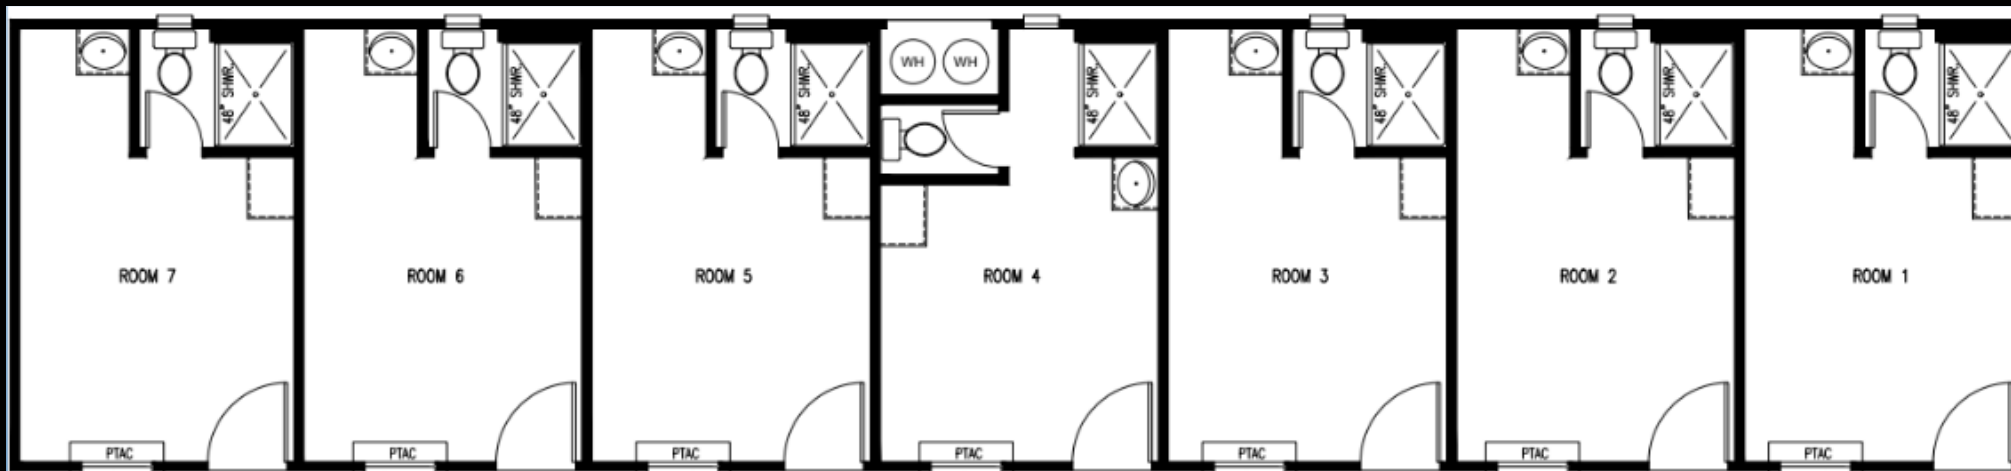

THE OFFICER 5 SLEEPER

17X76 5X5 SLEEPER UNIT

- 8ft Sidewalls
- Flat Ceilings
- Thermal Pane Windows
- 55 Year Siding
- Steel Faucets
- Porcelain Sinks
- R Panel Metal
- Corrugated Roof
- 2x4 Interior Insulated Walls

THE ENLIST 8 SLEEPER

15X80 8X8 SLEEPER UNIT

- 8ft Sidewalls
- Flat Ceilings
- Thermal Pane Windows
- 55 Year Siding
- Steel Faucets
- Porcelain Sinks
- R Panel Metal
- Corrugated Roof
- 2x4 Interior
- Insulated Walls

THE SPECIALIST 7 SLEEPER

17X76 7X7 SLEEPER UNIT

- 8ft Sidewalls
- Flat Ceilings
- Thermal Pane Windows
- 55 Year Siding
- Steel Faucets
- Porcelain Sinks
- R Panel Metal Corrugated Roof
- 2x4 Interior Insulated Walls

THE WARRIOR 4 SLEEPER

15X60 4X4 KITCHEN UNIT

- 8ft Sidewalls
- Flat Ceilings
- Thermal Pane Windows
- 55 Year Siding
- Steel Faucets
- Porcelain Sinks
- R Panel Metal
- Corrugated Roof
- 2x4 Interior
- Insulated Walls