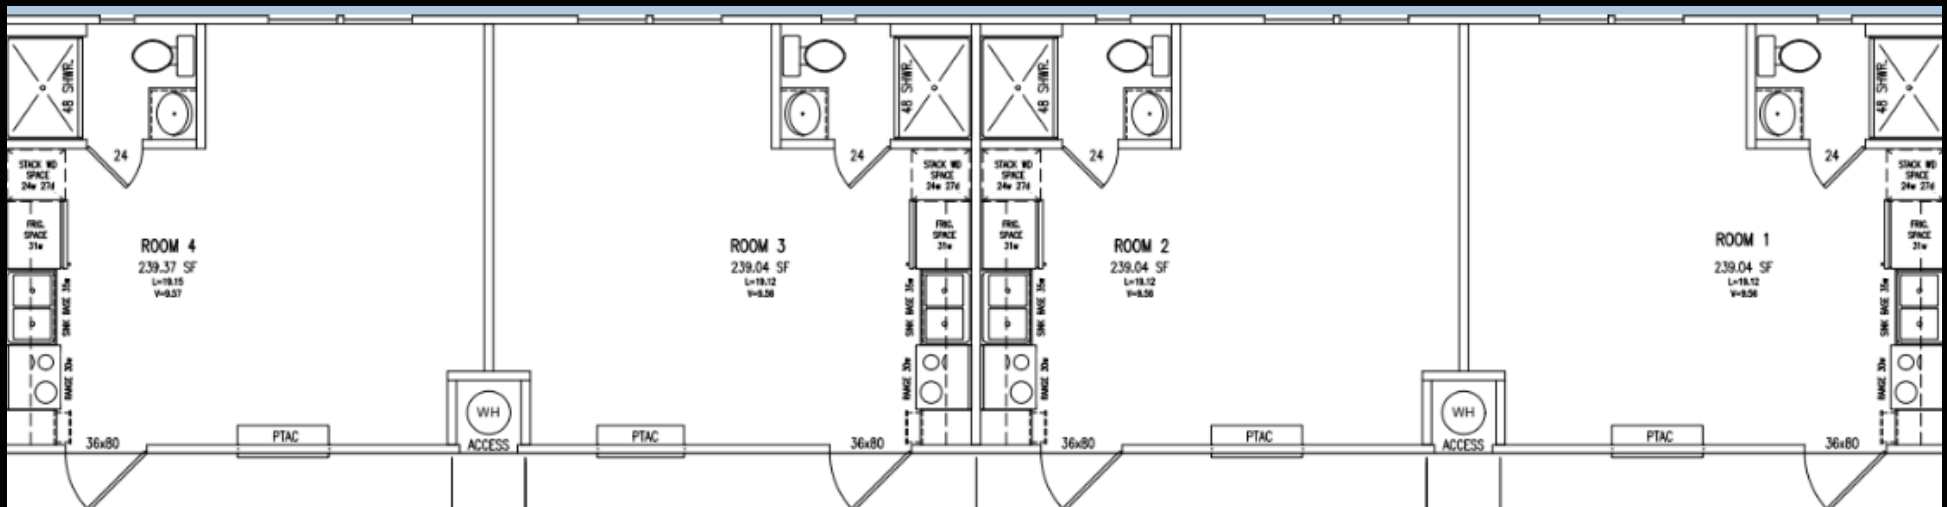

THE FORMATION 5 SLEEPER

17X76 5X5 WITH KITCHEN

- 8ft Sidewalls
- Flat Ceilings
- Thermal Pane Windows
- 55 Year Siding
- Steel Faucets
- Porcelain Sinks
- R Panel Metal
- Corrugated Roof
- 2x4 Interior Insulated Walls

THE INFANTRY 5 SLEEPER

15X76 5X5 SINGLEWIDE

- 8ft Sidewalls
- Flat Ceilings
- Thermal Pane Windows
- 55 Year Siding
- Steel Faucets
- Porcelain Sinks
- R Panel Metal Corrugated Roof
- 2x4 Interior Insulated Walls

THE FIGHTER 4 SLEEPER

17X76 4X4 KITCHEN UNIT

- 8ft Sidewalls
- Flat Ceilings
- Thermal Pane Windows
- 55 Year Siding
- Steel Faucets
- Porcelain Sinks
- R Panel Metal Corrugated Roof
- 2x4 Interior Insulated Walls

THE OFFICER 5 SLEEPER

17X76 5X5 SLEEPER UNIT

- 8ft Sidewalls
- Flat Ceilings
- Thermal Pane Windows
- 55 Year Siding
- Steel Faucets
- Porcelain Sinks
- R Panel Metal
- Corrugated Roof
- 2x4 Interior Insulated Walls